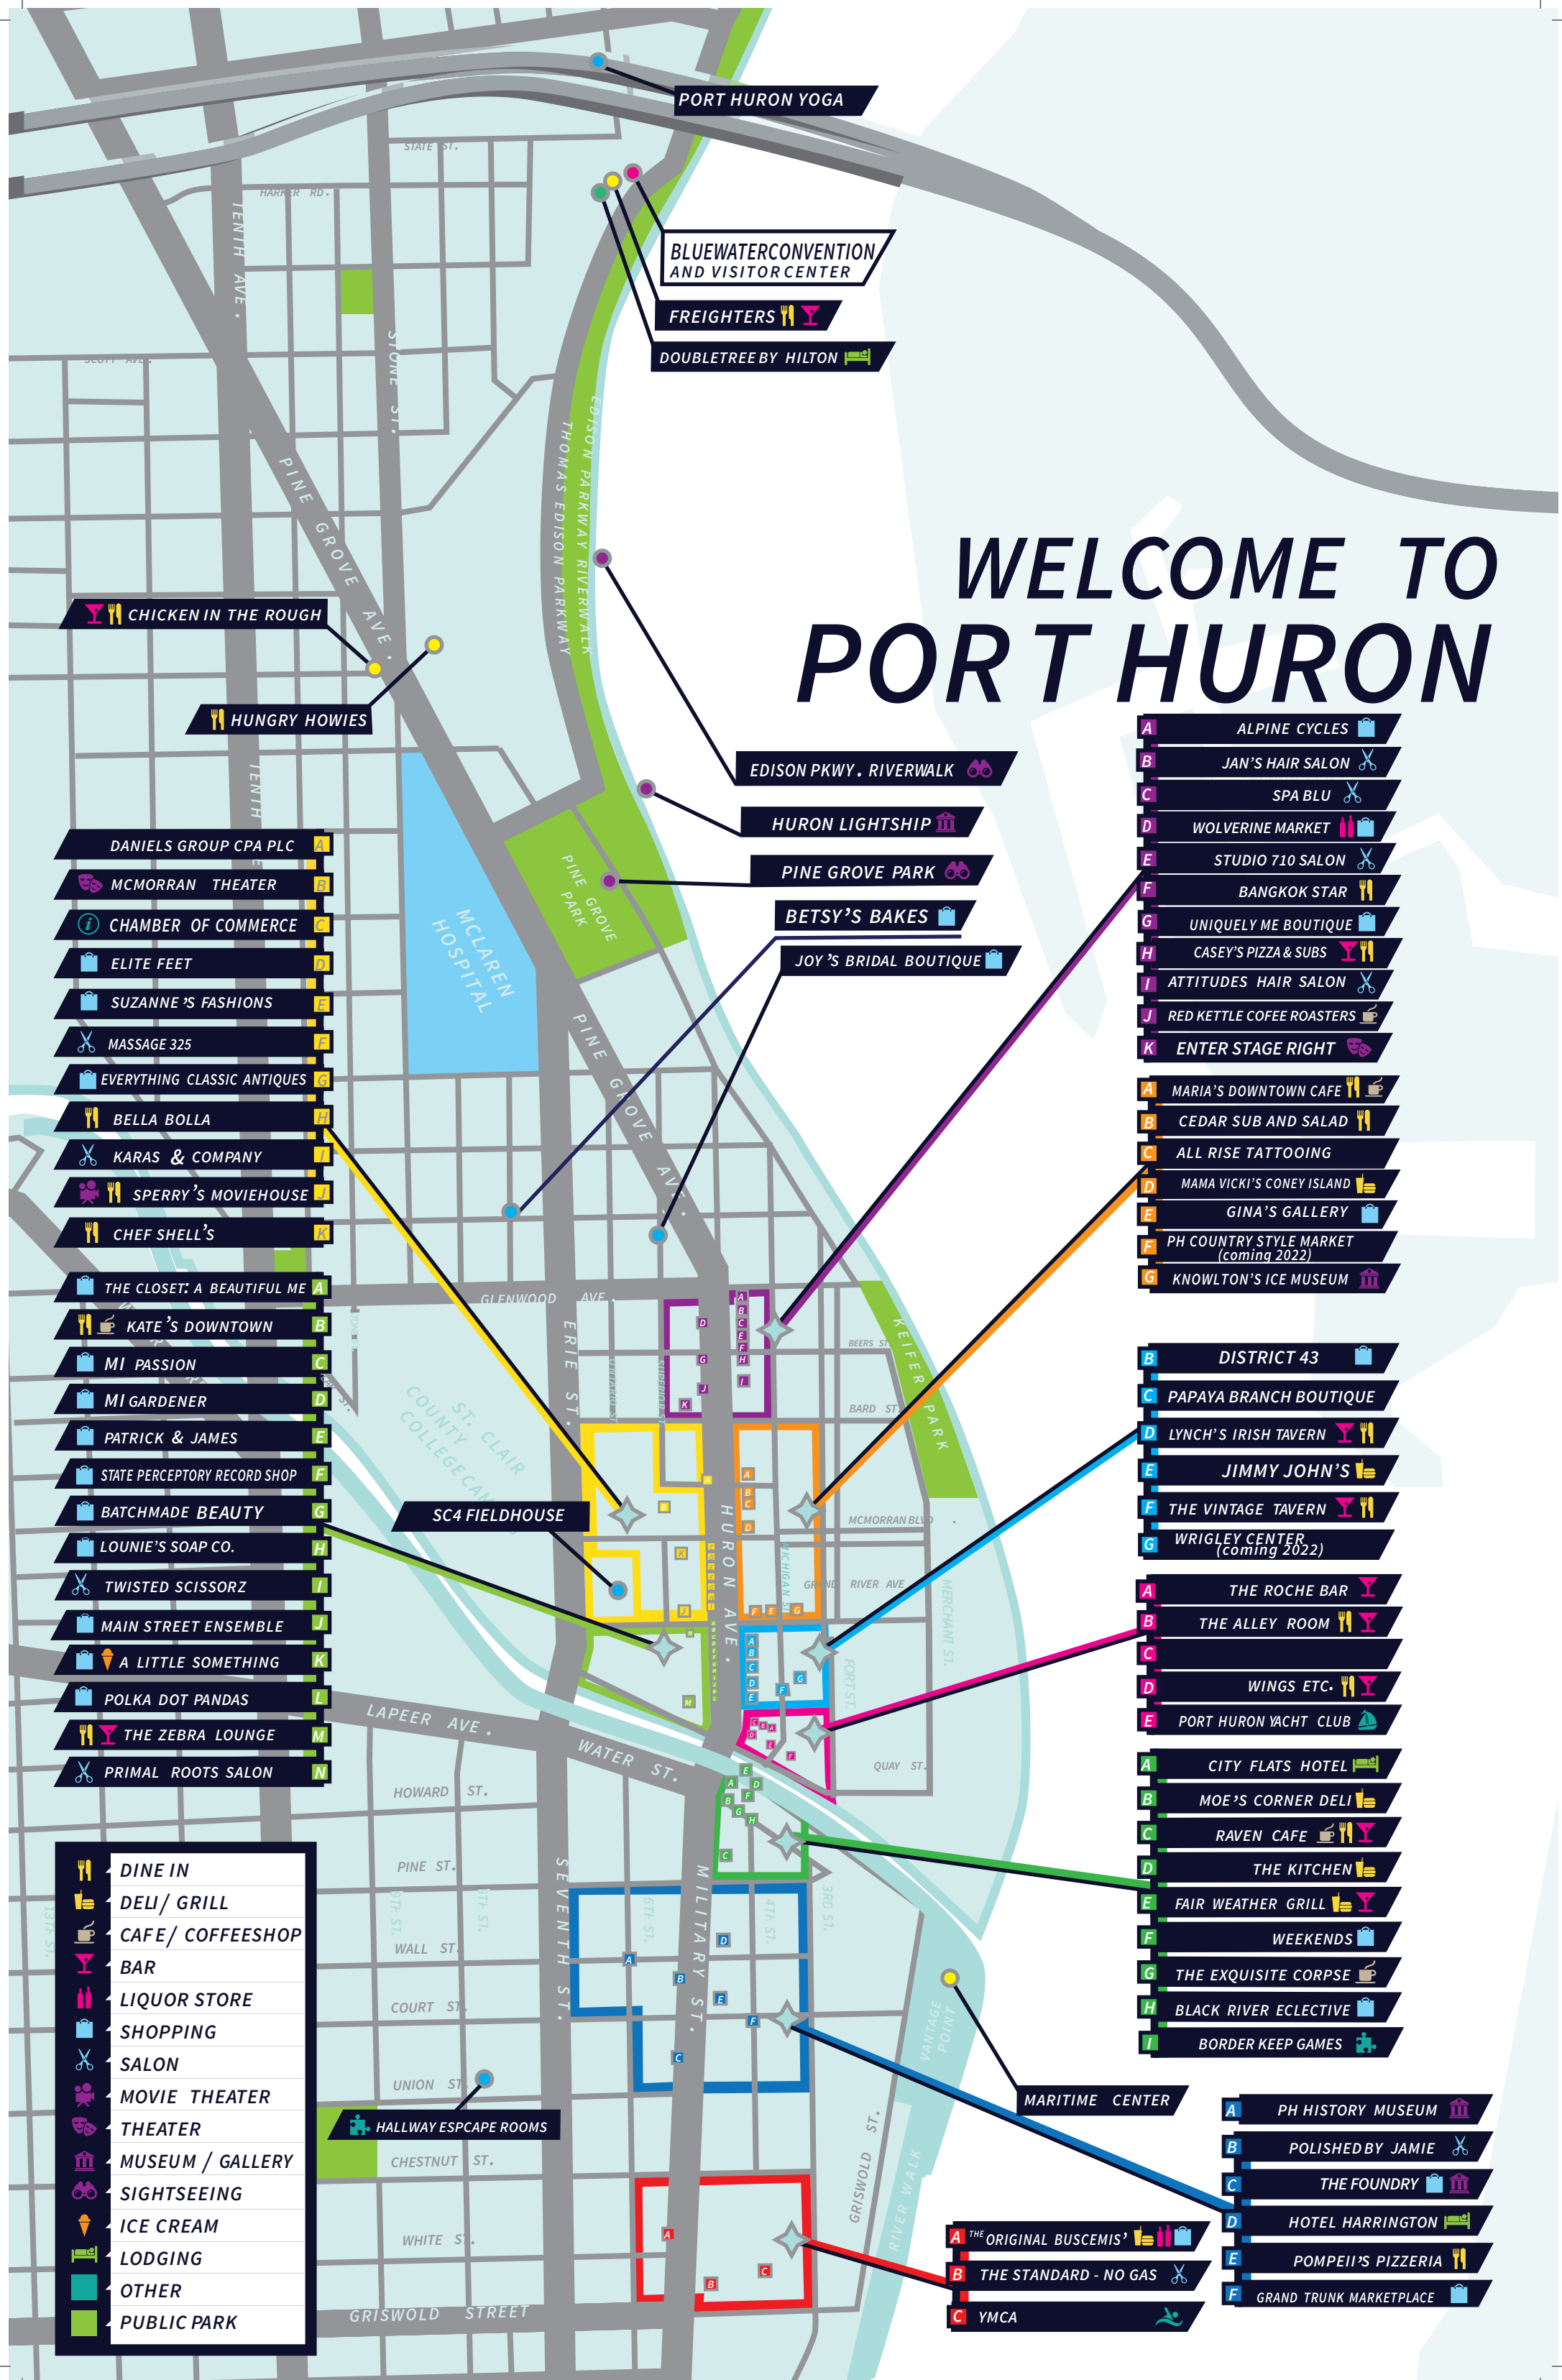

# WELCOME TO PORT HURON

PORT HURON YOGA

BLUEWATER CONVENTION AND VISITOR CENTER

FREIGHTERS

DOUBLETREE BY HILTON

CHICKEN IN THE ROUGH

HUNGRY HOWIES

EDISON PKWY. RIVERWALK

- A MARIA'S DOWNTOWN CAFE
- B CEDAR SUB AND SALAD
- C ALL RISE TATTOOING
- D MAMA VICKI'S CONEY ISLAND
- E GINA'S GALLERY
- F PH COUNTRY STYLE MARKET (coming 2022)
- G KNOWLTON'S ICE MUSEUM

- B DISTRICT 43
- C PAPAYA BRANCH BOUTIQUE
- D LYNCH'S IRISH TAVERN
- E JIMMY JOHN'S
- F THE VINTAGE TAVERN
- G WRIGLEY CENTER (coming 2022)

- A THE ROCHE BAR
- B THE ALLEY ROOM
- C WINGS ETC.
- D PORT HURON YACHT CLUB

- A CITY FLATS HOTEL
- B MOE'S CORNER DELI
- C RAVEN CAFE
- D THE KITCHEN
- E FAIR WEATHER GRILL
- F WEEKENDS
- G THE EXQUISITE CORPSE
- H BLACK RIVER ECLECTIC
- I BORDER KEEP GAMES

- A PH HISTORY MUSEUM
- B POLISHED BY JAMIE
- C THE FOUNDRY
- D HOTEL HARRINGTON
- E POMPEII'S PIZZERIA
- F GRAND TRUNK MARKETPLACE

- A THE ORIGINAL BUSCEMIS'
- B THE STANDARD - NO GAS
- C YMCA

- DANIELS GROUP CPA PLC
- MCMORRAN THEATER
- CHAMBER OF COMMERCE
- ELITE FEET
- SUZANNE'S FASHIONS
- MASSAGE 325
- EVERYTHING CLASSIC ANTIQUES
- BELLA BOLLA
- KARAS & COMPANY
- SPERRY'S MOVIEHOUSE
- CHEF SHELL'S
- THE CLOSET: A BEAUTIFUL ME
- KATE'S DOWNTOWN
- MI PASSION
- MI GARDENER
- PATRICK & JAMES
- STATE PERCEPTORY RECORD SHOP
- BATCHMADE BEAUTY
- LOUNIE'S SOAP CO.
- TWISTED SCISSORZ
- MAIN STREET ENSEMBLE
- A LITTLE SOMETHING
- POLKA DOT PANDAS
- THE ZEBRA LOUNGE
- PRIMAL ROOTS SALON